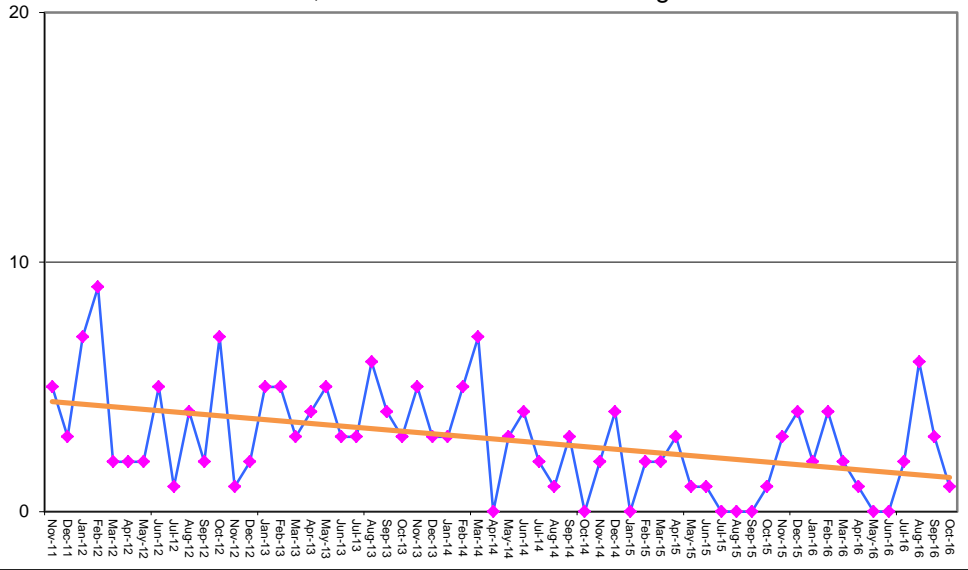

ARIZONA DEPARTMENT OF CORRECTIONS
Trend in Statutory Releases