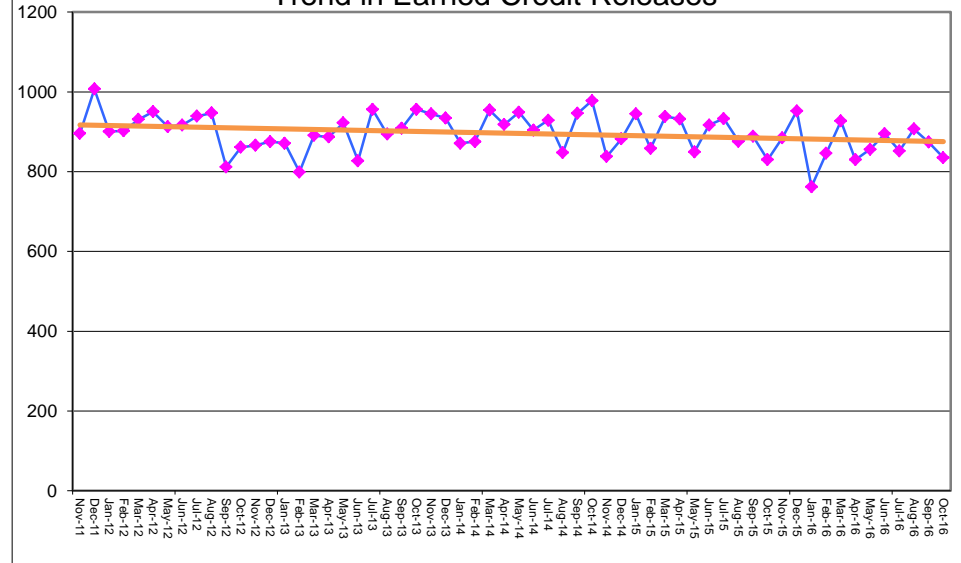

ARIZONA DEPARTMENT OF CORRECTIONS Trend in Deaths