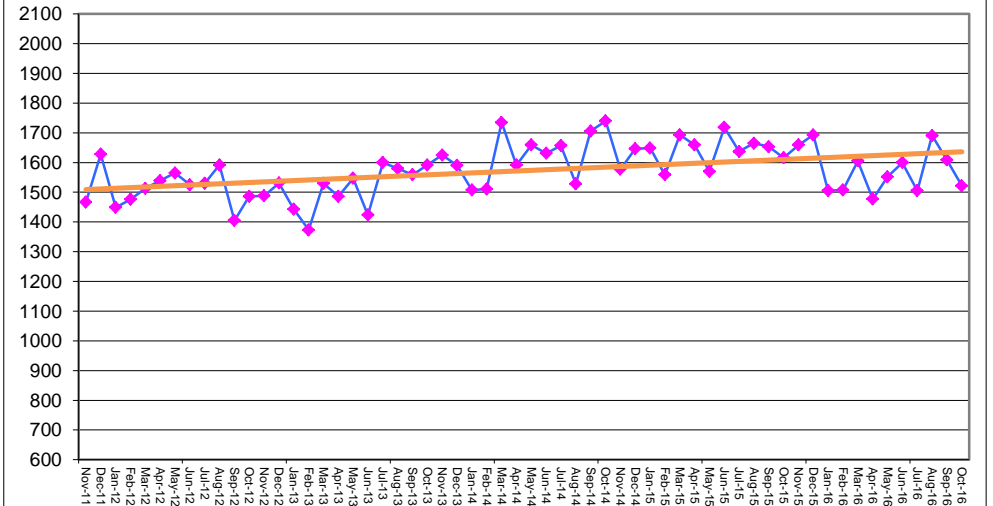

ARIZONA DEPARTMENT OF CORRECTIONS Trend in Prison Releases