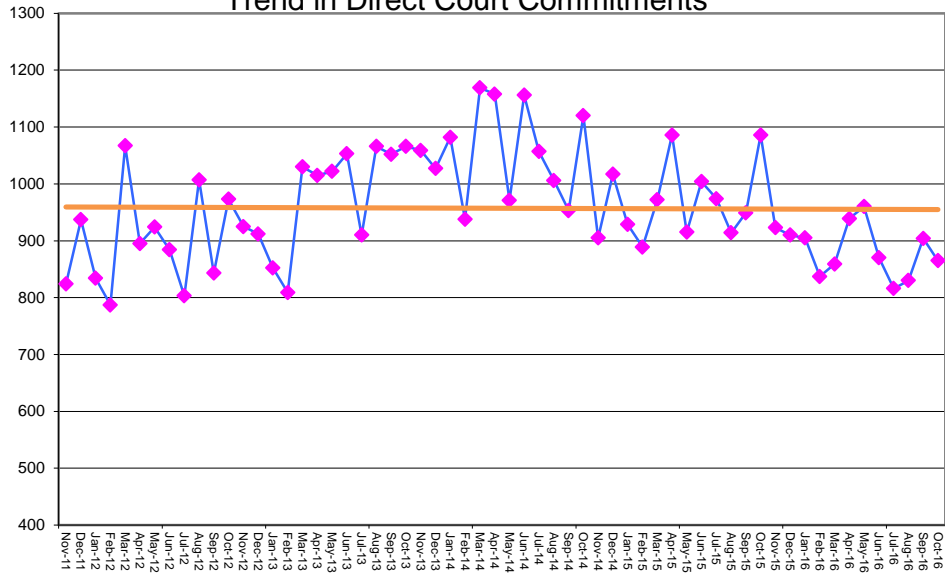

ARIZONA DEPARTMENT OF CORRECTIONS
Institutional Population Movement Report
October 2016

ADMISSION CATEGORY	MALE	FEMALE	TOTAL
New Commitment/Direct Court	351	47	398
New Commitment/Probation Revocation	154	57	211
Recommitment/Direct Court	375	35	410
Recommitment/Probation Revocation	97	24	121
Condition of Probation	44	13	57
Release Violator Returned	142	18	160
SB1291 Intensive Treatment Program	12	3	15
Interstate Placement	9	3	12
Return of Escapee/Absconder	85	9	94
	1,269	209	1,478

RELEASE CATEGORY	MALE	FEMALE	TOTAL
Expiration of Sentence			
Old Code (Pre-TIS)	1	-	1
New Code (TIS)	209	42	251
Earned Credit Release			
Old Code (Pre-TIS)	4	-	4
New Code(TIS)	715	116	831
SB1291 Transition Program	95	37	132
Mandatory Release	-	-	-
Provisional Release	1	-	1
Parole, Home Arrest, Work Furlough	1	-	1
Probation	245	39	284
Interstate Placement	1	1	2
Death	15	-	15
Escapee/Absconder	-	-	-
Deport 1/2 Term	-	-	-
Other Releases	-	-	-
TOTAL RELEASES	1,287	235	1,522

Release to ICE of Criminal Aliens	103	4	107
-----------------------------------	-----	---	-----

CHANGE IN TOTAL POPULATION	-18	-26	-44
-----------------------------------	-----	-----	-----

ARIZONA DEPARTMENT OF CORRECTIONS Trend in Prison Admissions

ARIZONA DEPARTMENT OF CORRECTIONS Trend in Prison Releases

ARIZONA DEPARTMENT OF CORRECTIONS Trend in Monthly Population Growth

ARIZONA DEPARTMENT OF CORRECTIONS Trend in Direct Court Commitments

ARIZONA DEPARTMENT OF CORRECTIONS Trend in Probation Revocation Commitments