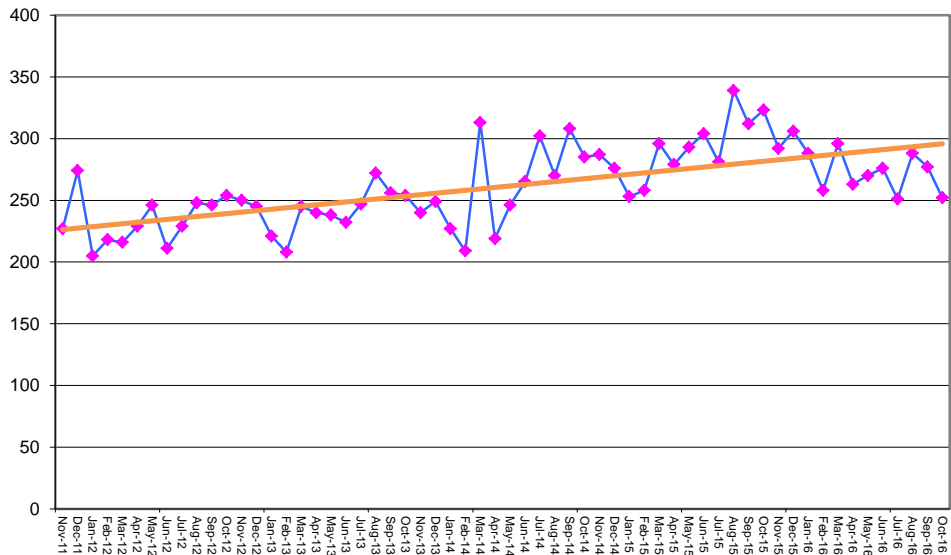

ARIZONA DEPARTMENT OF CORRECTIONS Trend in Releases to Probation