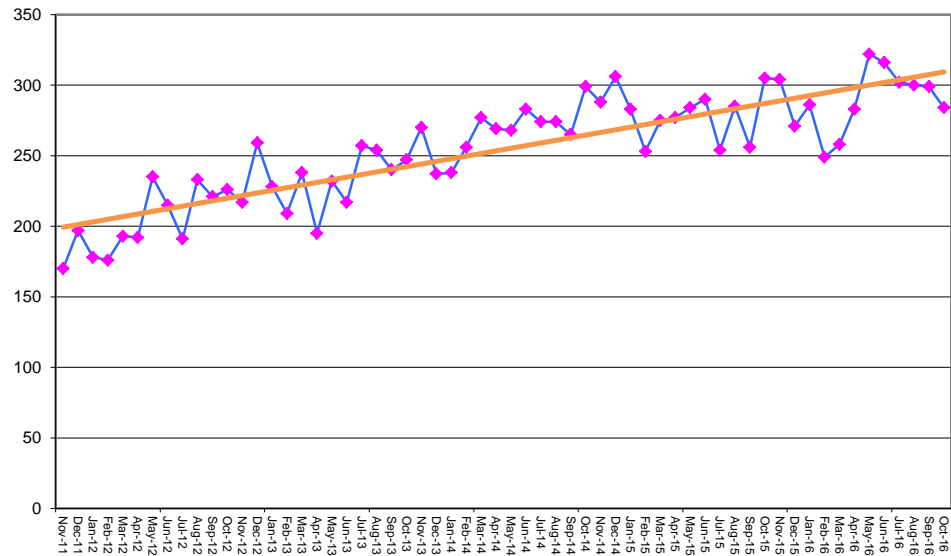

ARIZONA DEPARTMENT OF CORRECTIONS
Trend in Parole, Home Arrest & Work Furlough Releases