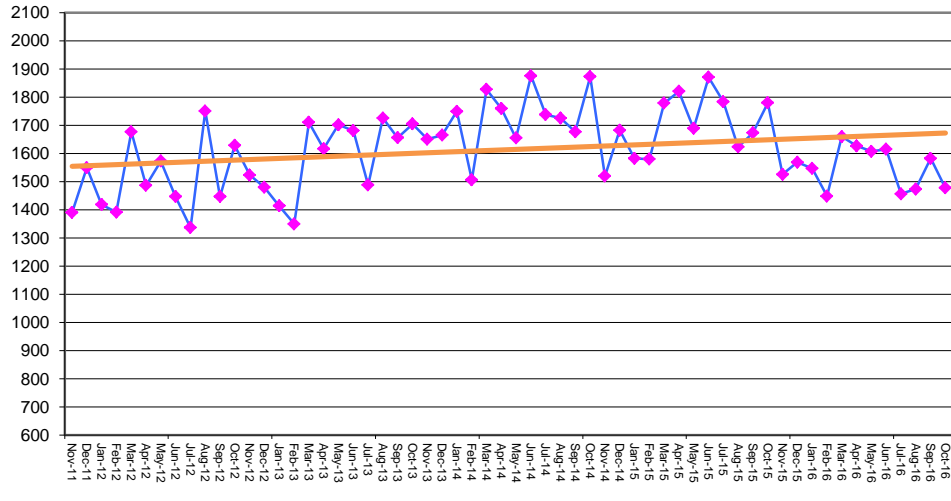

ARIZONA DEPARTMENT OF CORRECTIONS Trend in Prison Admissions