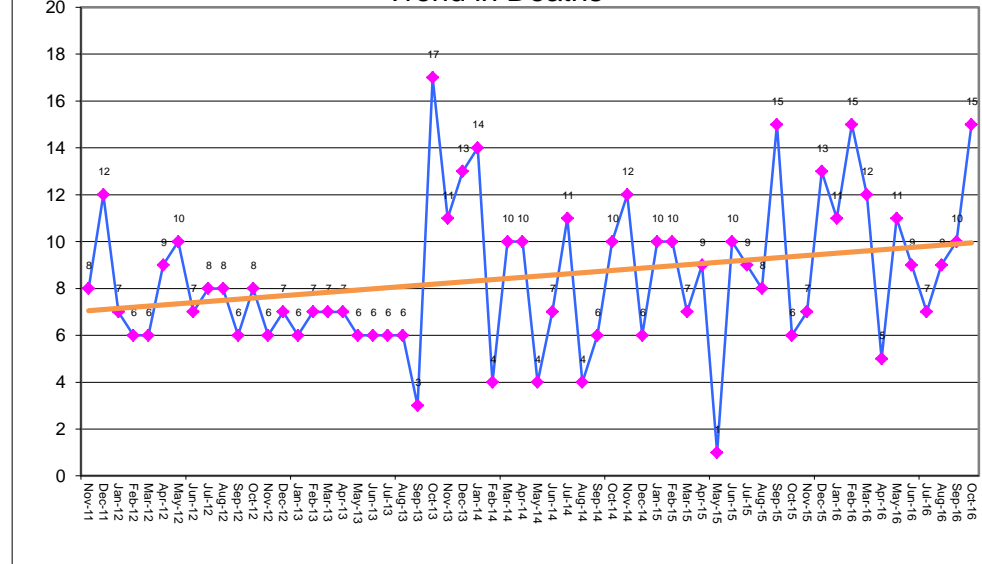

ARIZONA DEPARTMENT OF CORRECTIONS
Trend in Court Commitments

ARIZONA DEPARTMENT OF CORRECTIONS
Trend in Probation Commitments

ARIZONA DEPARTMENT OF CORRECTIONS
Trend in Release Violators Returned

ARIZONA DEPARTMENT OF CORRECTIONS
Trend in Miscellaneous Admissions

ARIZONA DEPARTMENT OF CORRECTIONS Trend in Sentence Expiration

ARIZONA DEPARTMENT OF CORRECTIONS Trend in Earned Credit Releases

ARIZONA DEPARTMENT OF CORRECTIONS Trend in Releases to Probation

ARIZONA DEPARTMENT OF CORRECTIONS Trend in Deaths