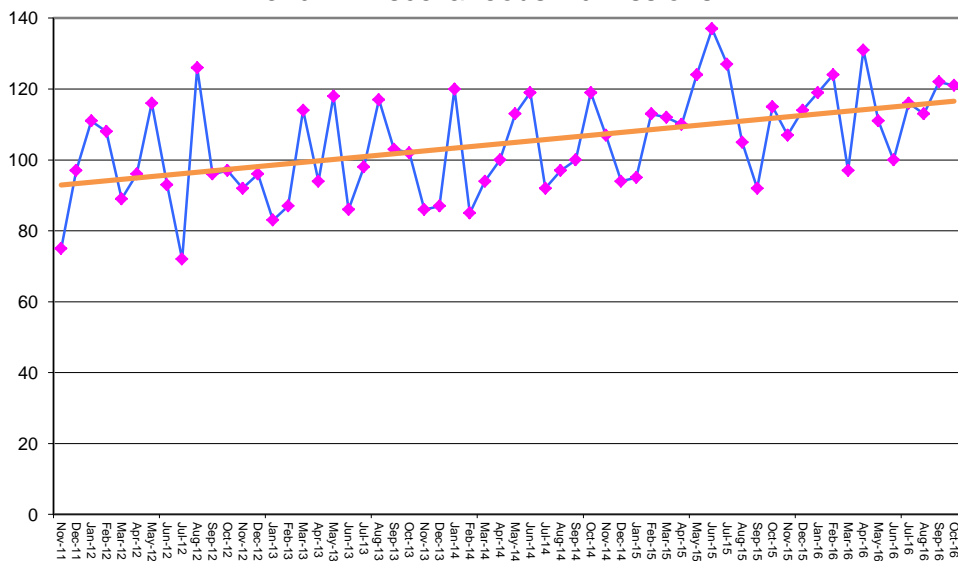

ARIZONA DEPARTMENT OF CORRECTIONS Trend in Prison Releases

ARIZONA DEPARTMENT OF CORRECTIONS Trend in Monthly Population Growth

ARIZONA DEPARTMENT OF CORRECTIONS Trend in Direct Court Commitments

ARIZONA DEPARTMENT OF CORRECTIONS Trend in Probation Revocation Commitments

ARIZONA DEPARTMENT OF CORRECTIONS
Trend in Court Commitments

ARIZONA DEPARTMENT OF CORRECTIONS
Trend in Probation Commitments

ARIZONA DEPARTMENT OF CORRECTIONS
Trend in Release Violators Returned

ARIZONA DEPARTMENT OF CORRECTIONS
Trend in Miscellaneous Admissions