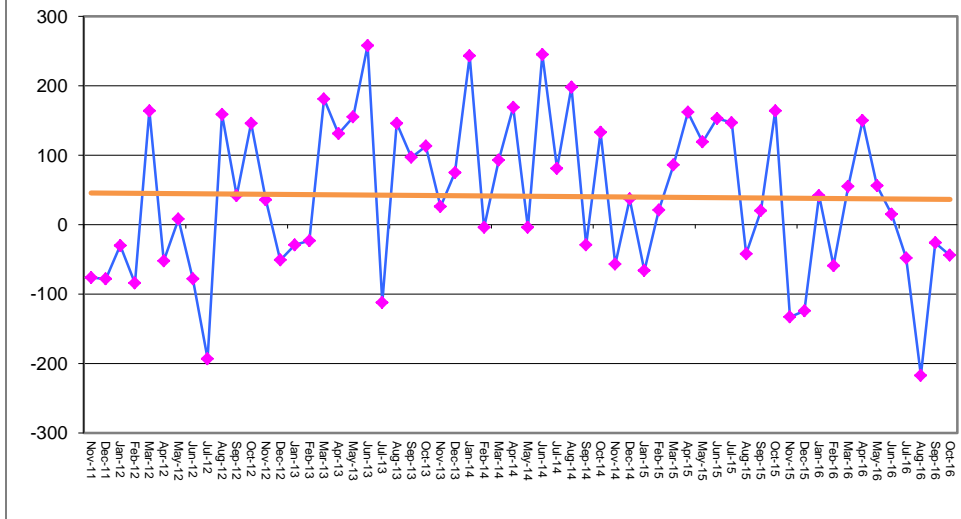

ARIZONA DEPARTMENT OF CORRECTIONS
Institutional Population Movement Report
October 2016

ADMISSION CATEGORY	MALE	FEMALE	TOTAL
New Commitment/Direct Court	351	47	398
New Commitment/Probation Revocation	154	57	211
Recommitment/Direct Court	375	35	410
Recommitment/Probation Revocation	97	24	121
Condition of Probation	44	13	57
Release Violator Returned	142	18	160
SB1291 Intensive Treatment Program	12	3	15
Interstate Placement	9	3	12
Return of Escapee/Absconder	85	9	94
	1,269	209	1,478

RELEASE CATEGORY	MALE	FEMALE	TOTAL
Expiration of Sentence			
Old Code (Pre-TIS)	1	-	1
New Code (TIS)	209	42	251
Earned Credit Release			
Old Code (Pre-TIS)	4	-	4
New Code(TIS)	715	116	831
SB1291 Transition Program	95	37	132
Mandatory Release	-	-	-
Provisional Release	1	-	1
Parole, Home Arrest, Work Furlough	1	-	1
Probation	245	39	284
Interstate Placement	1	1	2
Death	15	-	15
Escapee/Absconder	-	-	-
Deport 1/2 Term	-	-	-
Other Releases	-	-	-
TOTAL RELEASES	1,287	235	1,522

Release to ICE of Criminal Aliens	103	4	107
-----------------------------------	-----	---	-----

CHANGE IN TOTAL POPULATION	-18	-26	-44
-----------------------------------	-----	-----	-----

ARIZONA DEPARTMENT OF CORRECTIONS Trend in Prison Admissions

ARIZONA DEPARTMENT OF CORRECTIONS Trend in Prison Releases

ARIZONA DEPARTMENT OF CORRECTIONS Trend in Monthly Population Growth

ARIZONA DEPARTMENT OF CORRECTIONS Trend in Direct Court Commitments

ARIZONA DEPARTMENT OF CORRECTIONS Trend in Probation Revocation Commitments