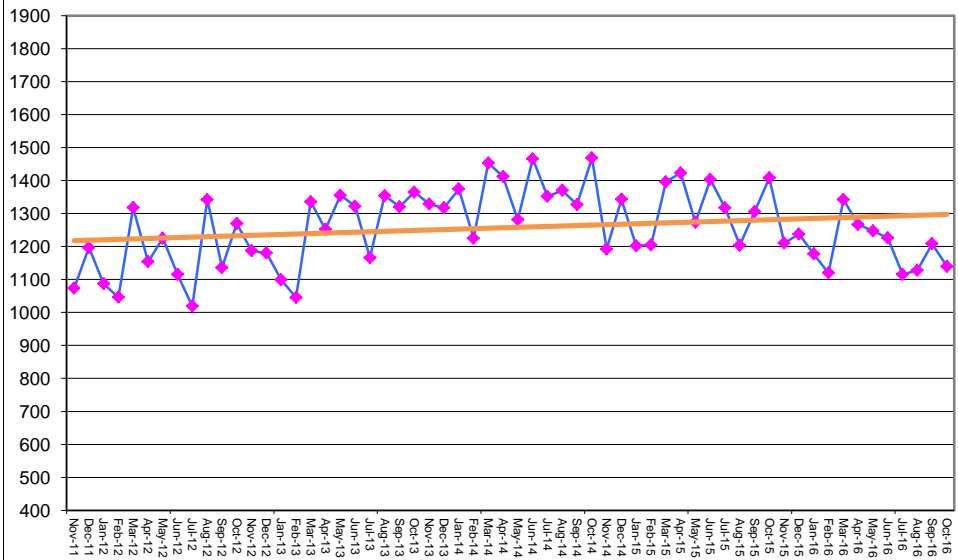

Release to ICE of Criminal Aliens	103	4	107
-----------------------------------	-----	---	-----

CHANGE IN TOTAL POPULATION	-18	-26	-44
-----------------------------------	-----	-----	-----

ARIZONA DEPARTMENT OF CORRECTIONS Trend in Prison Admissions

ARIZONA DEPARTMENT OF CORRECTIONS Trend in Prison Releases

ARIZONA DEPARTMENT OF CORRECTIONS Trend in Monthly Population Growth

ARIZONA DEPARTMENT OF CORRECTIONS Trend in Direct Court Commitments

ARIZONA DEPARTMENT OF CORRECTIONS Trend in Probation Revocation Commitments

ARIZONA DEPARTMENT OF CORRECTIONS
Trend in Court Commitments

ARIZONA DEPARTMENT OF CORRECTIONS
Trend in Probation Commitments

ARIZONA DEPARTMENT OF CORRECTIONS
Trend in Release Violators Returned

ARIZONA DEPARTMENT OF CORRECTIONS
Trend in Miscellaneous Admissions