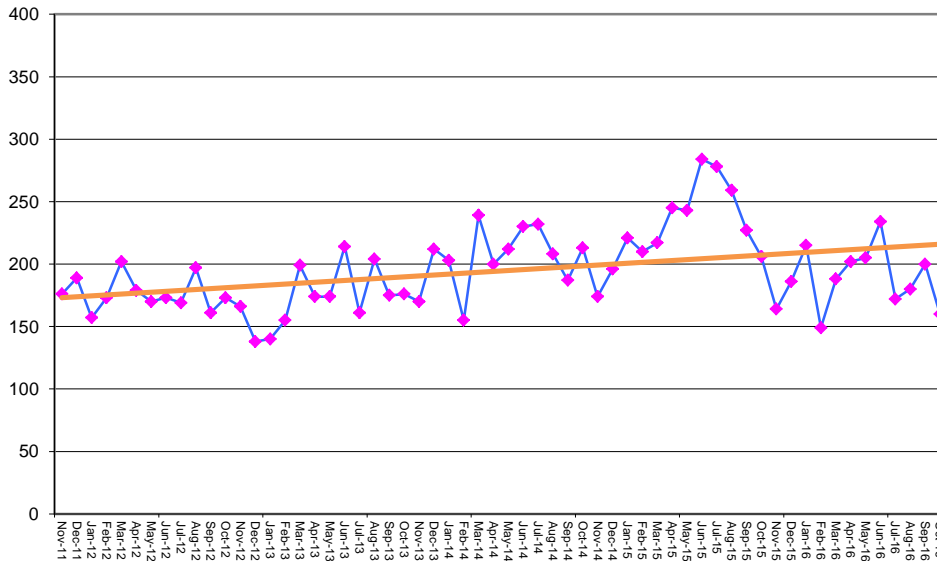

Release to ICE of Criminal Aliens	103	4	107
-----------------------------------	-----	---	-----

CHANGE IN TOTAL POPULATION	-18	-26	-44
-----------------------------------	-----	-----	-----

ARIZONA DEPARTMENT OF CORRECTIONS Trend in Prison Admissions

ARIZONA DEPARTMENT OF CORRECTIONS Trend in Prison Releases

ARIZONA DEPARTMENT OF CORRECTIONS Trend in Monthly Population Growth

ARIZONA DEPARTMENT OF CORRECTIONS Trend in Direct Court Commitments

ARIZONA DEPARTMENT OF CORRECTIONS Trend in Probation Revocation Commitments

ARIZONA DEPARTMENT OF CORRECTIONS
Trend in Court Commitments

ARIZONA DEPARTMENT OF CORRECTIONS
Trend in Probation Commitments

ARIZONA DEPARTMENT OF CORRECTIONS
Trend in Release Violators Returned

ARIZONA DEPARTMENT OF CORRECTIONS
Trend in Miscellaneous Admissions