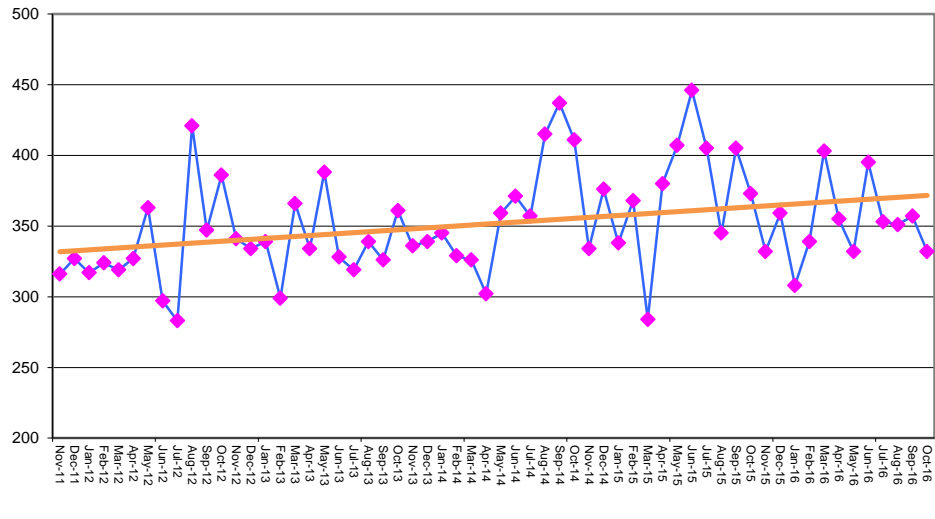

Release to ICE of Criminal Aliens	103	4	107
-----------------------------------	-----	---	-----

CHANGE IN TOTAL POPULATION	-18	-26	-44
-----------------------------------	-----	-----	-----

ARIZONA DEPARTMENT OF CORRECTIONS Trend in Prison Admissions

ARIZONA DEPARTMENT OF CORRECTIONS Trend in Prison Releases

ARIZONA DEPARTMENT OF CORRECTIONS Trend in Monthly Population Growth

ARIZONA DEPARTMENT OF CORRECTIONS Trend in Direct Court Commitments

ARIZONA DEPARTMENT OF CORRECTIONS Trend in Probation Revocation Commitments

ARIZONA DEPARTMENT OF CORRECTIONS
Trend in Court Commitments

ARIZONA DEPARTMENT OF CORRECTIONS
Trend in Probation Commitments

ARIZONA DEPARTMENT OF CORRECTIONS
Trend in Release Violators Returned

ARIZONA DEPARTMENT OF CORRECTIONS
Trend in Miscellaneous Admissions