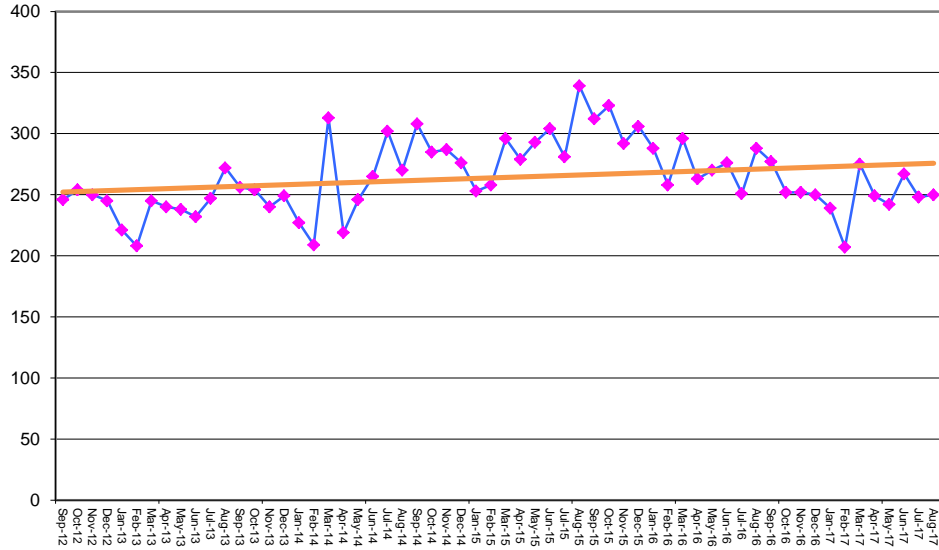

ARIZONA DEPARTMENT OF CORRECTIONS Trend in Releases to Probation