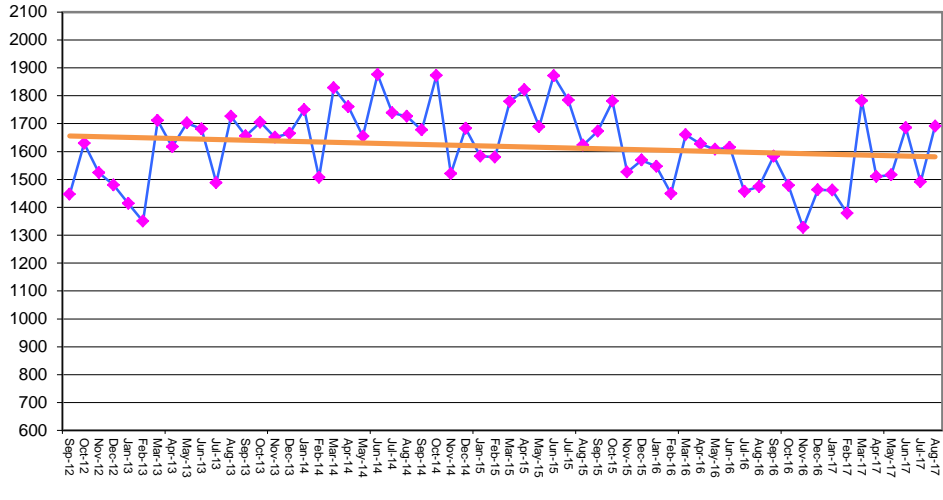

ARIZONA DEPARTMENT OF CORRECTIONS Trend in Prison Admissions