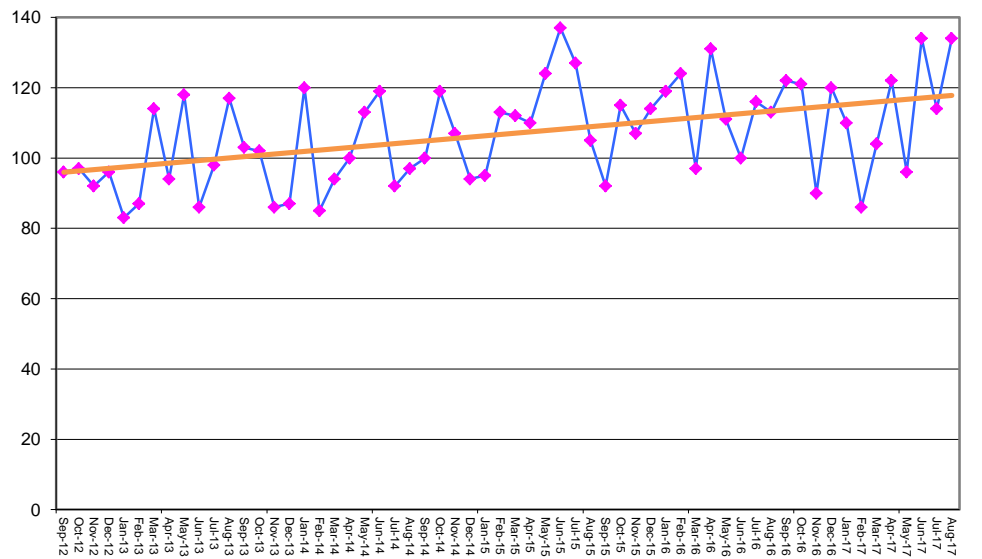

ARIZONA DEPARTMENT OF CORRECTIONS Trend in Monthly Population Growth

ARIZONA DEPARTMENT OF CORRECTIONS Trend in Direct Court Commitments

ARIZONA DEPARTMENT OF CORRECTIONS Trend in Probation Revocation Commitments

ARIZONA DEPARTMENT OF CORRECTIONS Trend in Court Commitments

ARIZONA DEPARTMENT OF CORRECTIONS Trend in Probation Commitments

ARIZONA DEPARTMENT OF CORRECTIONS Trend in Release Violators Returned

ARIZONA DEPARTMENT OF CORRECTIONS Trend in Miscellaneous Admissions