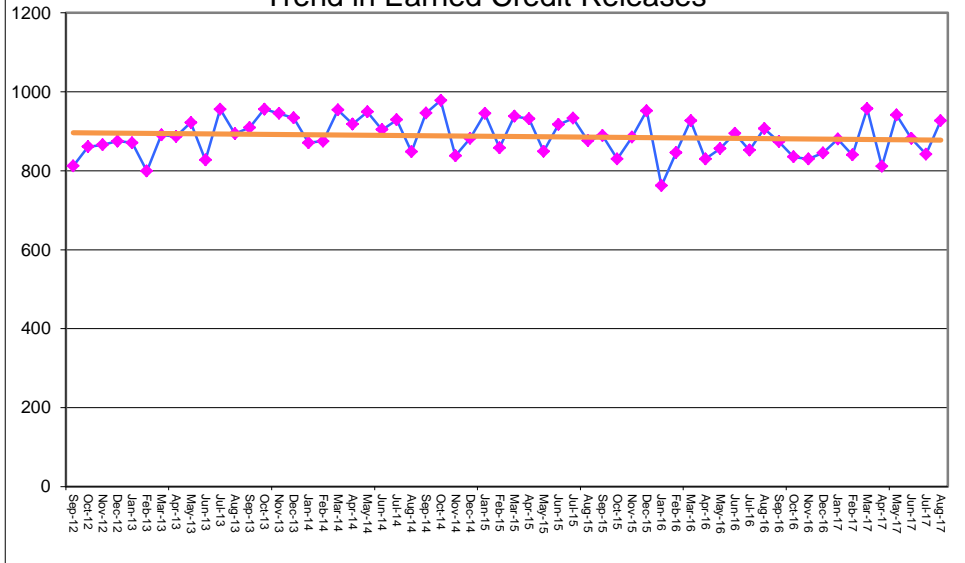

ARIZONA DEPARTMENT OF CORRECTIONS Trend in Deaths