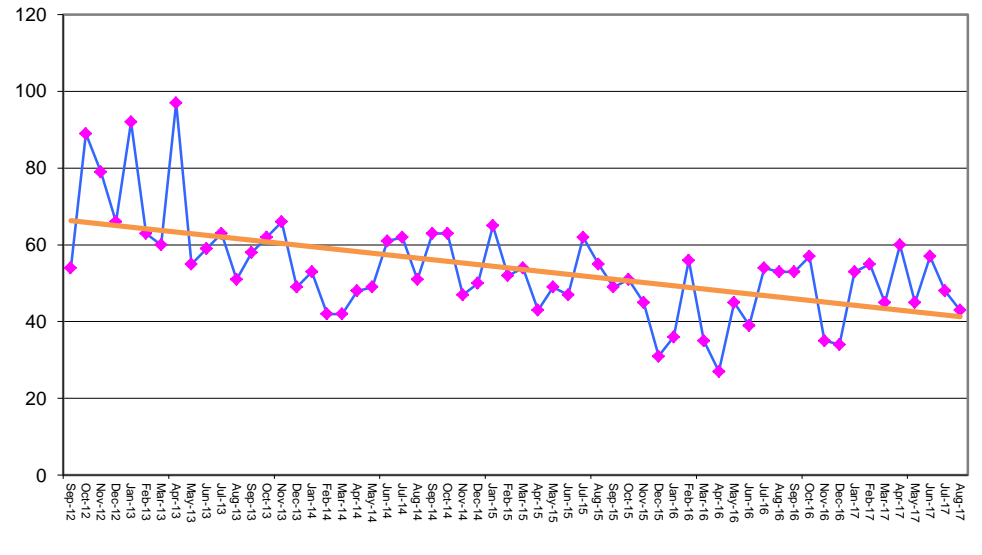

ARIZONA DEPARTMENT OF CORRECTIONS Trend in Probation Commitments