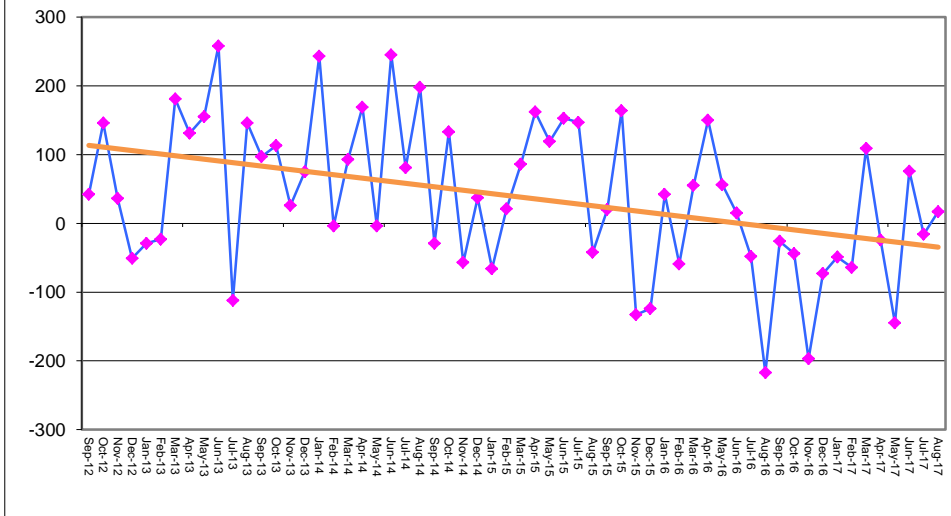

CHANGE IN TOTAL POPULATION	15	2	17
-----------------------------------	----	---	----

Note: The category "Temporary Release" overlaps other categories of release, e.g., TR to Parole, TR to Provisional Release, etc.

Note: Probation revocations and release violators returned includes revocations/violations with a new offense

ARIZONA DEPARTMENT OF CORRECTIONS Trend in Prison Admissions

ARIZONA DEPARTMENT OF CORRECTIONS Trend in Prison Releases

ARIZONA DEPARTMENT OF CORRECTIONS Trend in Monthly Population Growth

ARIZONA DEPARTMENT OF CORRECTIONS Trend in Direct Court Commitments

ARIZONA DEPARTMENT OF CORRECTIONS Trend in Probation Revocation Commitments