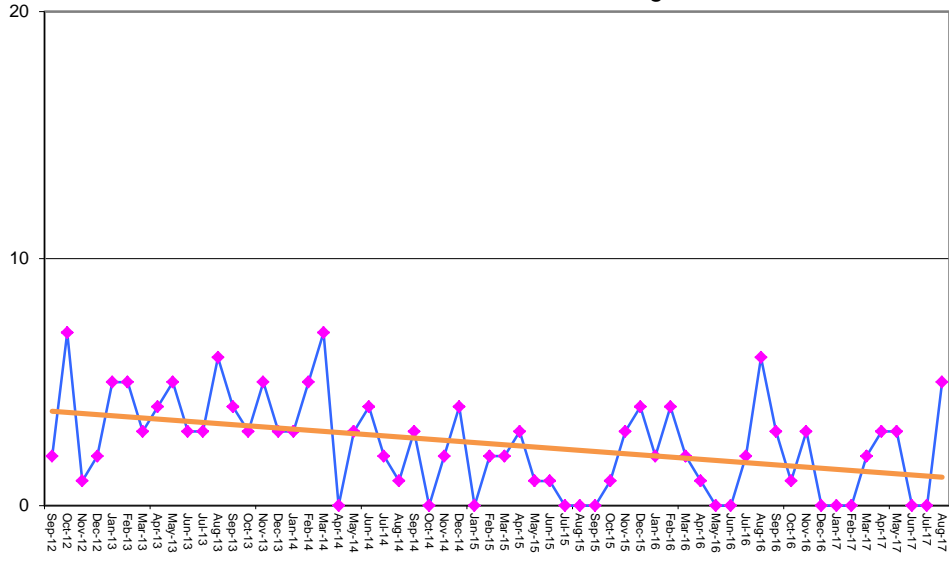

ARIZONA DEPARTMENT OF CORRECTIONS
Trend in Statutory Releases