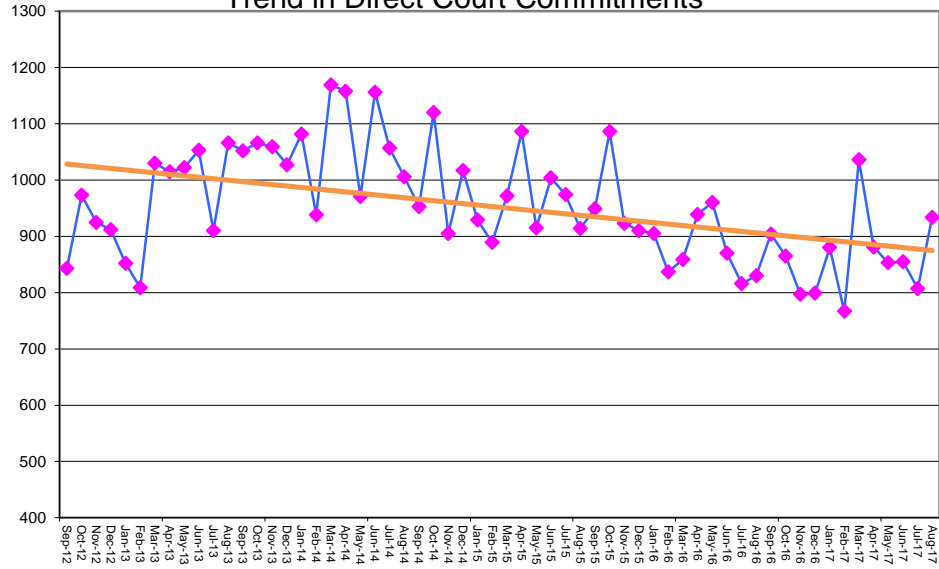

CHANGE IN TOTAL POPULATION	15	2	17
-----------------------------------	----	---	----

Note: The category "Temporary Release" overlaps other categories of release, e.g., TR to Parole, TR to Provisional Release, etc.

Note: Probation revocations and release violators returned includes revocations/violations with a new offense

ARIZONA DEPARTMENT OF CORRECTIONS Trend in Prison Admissions

ARIZONA DEPARTMENT OF CORRECTIONS Trend in Prison Releases

ARIZONA DEPARTMENT OF CORRECTIONS Trend in Monthly Population Growth

ARIZONA DEPARTMENT OF CORRECTIONS Trend in Direct Court Commitments

ARIZONA DEPARTMENT OF CORRECTIONS Trend in Probation Revocation Commitments