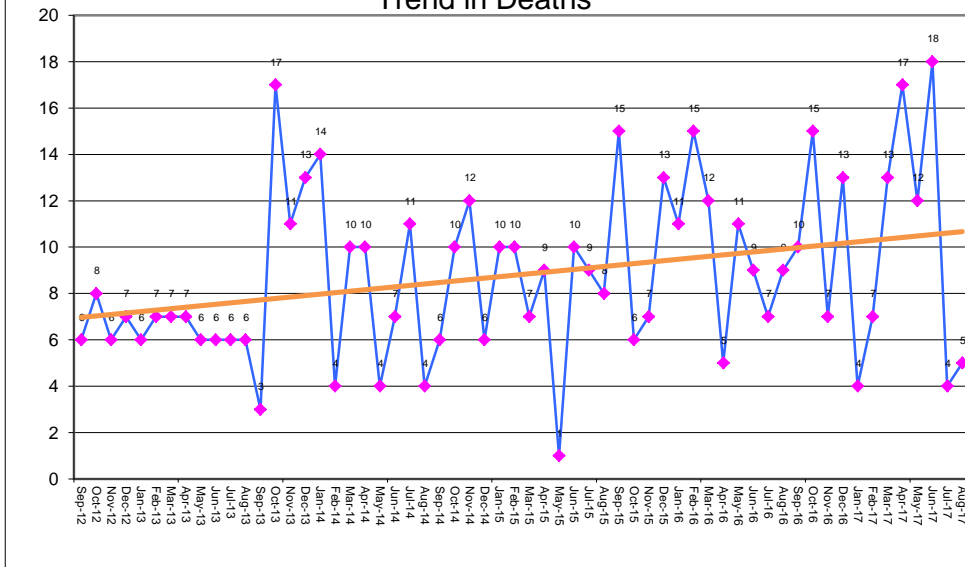

ARIZONA DEPARTMENT OF CORRECTIONS Trend in Court Commitments

ARIZONA DEPARTMENT OF CORRECTIONS Trend in Probation Commitments

ARIZONA DEPARTMENT OF CORRECTIONS Trend in Release Violators Returned

ARIZONA DEPARTMENT OF CORRECTIONS Trend in Miscellaneous Admissions

ARIZONA DEPARTMENT OF CORRECTIONS Trend in Sentence Expiration

ARIZONA DEPARTMENT OF CORRECTIONS Trend in Earned Credit Releases

ARIZONA DEPARTMENT OF CORRECTIONS Trend in Releases to Probation

ARIZONA DEPARTMENT OF CORRECTIONS Trend in Deaths