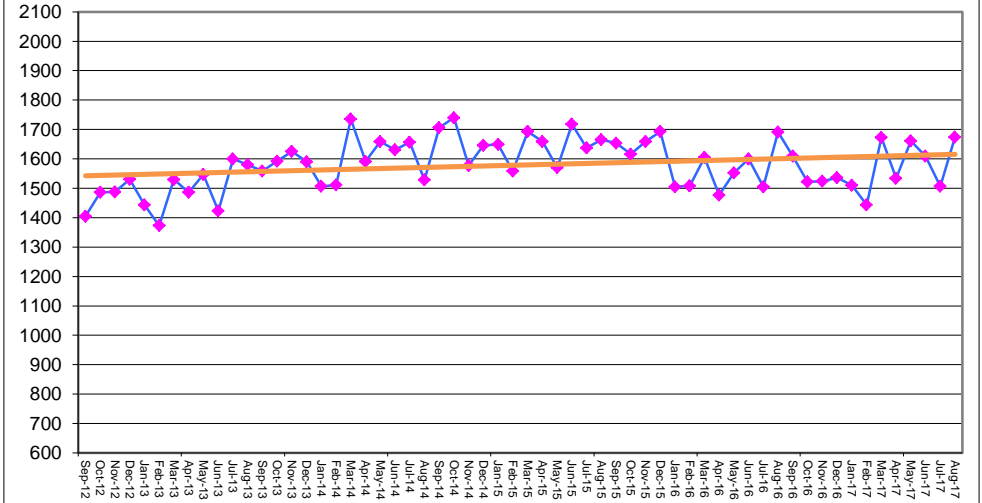

ARIZONA DEPARTMENT OF CORRECTIONS
Institutional Population Movement Report
August 2017

ADMISSION CATEGORY	MALE	FEMALE	TOTAL
New Commitment/Direct Court	434	42	476
New Commitment/Probation Revocation	190	59	249
Recommitment/Direct Court	360	55	415
Recommitment/Probation Revocation	152	20	172
Condition of Probation	30	13	43
Release Violator Returned	182	20	202
SB1291 Intensive Treatment Program	15	7	22
Interstate Placement	8	1	9
Return of Escapee/Absconder	87	16	103
	1,458	233	1,691

CHANGE IN TOTAL POPULATION	15	2	17
-----------------------------------	----	---	----

Note: The category "Temporary Release" overlaps other categories of release, e.g., TR to Parole, TR to Provisional Release, etc.

Note: Probation revocations and release violators returned includes revocations/violations with a new offense

ARIZONA DEPARTMENT OF CORRECTIONS Trend in Prison Admissions

ARIZONA DEPARTMENT OF CORRECTIONS Trend in Prison Releases