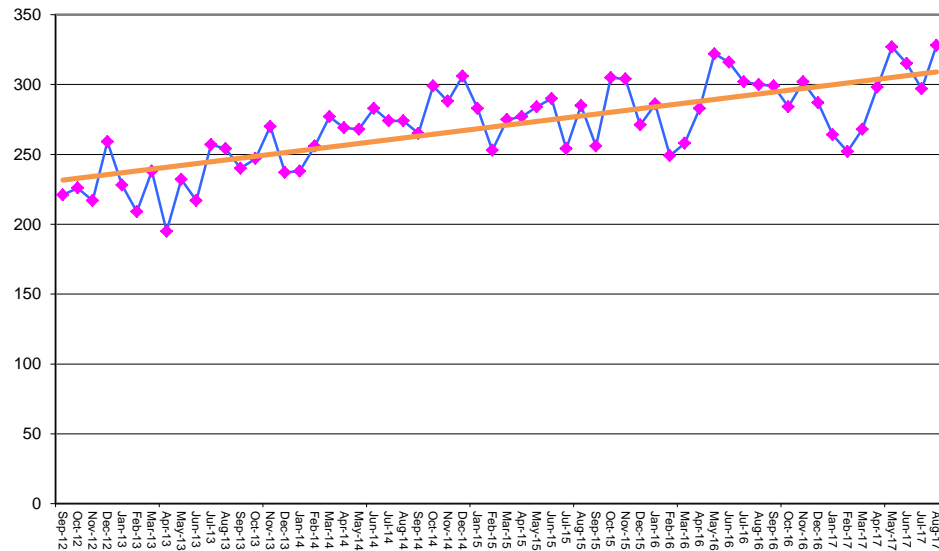

ARIZONA DEPARTMENT OF CORRECTIONS
Trend in Parole, Home Arrest & Work Furlough Releases