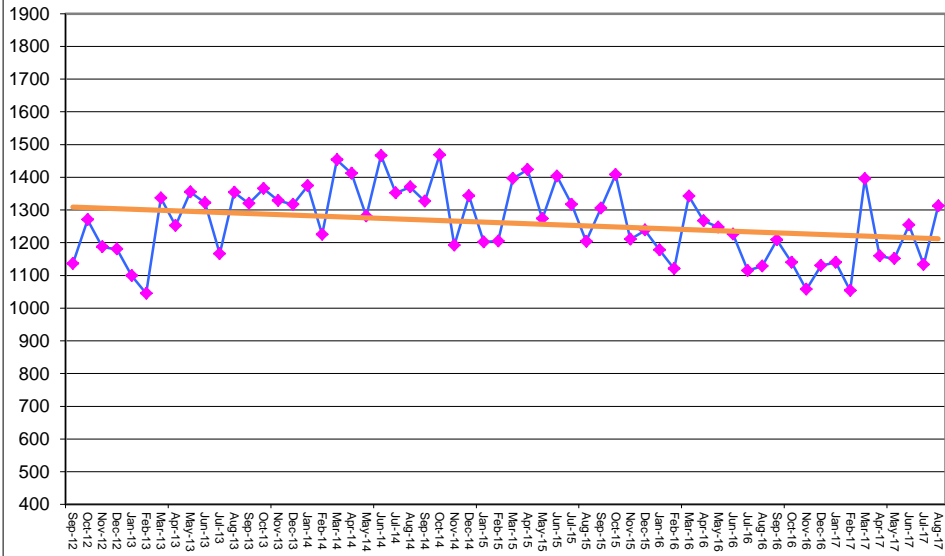

Note: Probation revocations and release violators returned includes revocations/violations with a new offense

ARIZONA DEPARTMENT OF CORRECTIONS Trend in Prison Admissions

ARIZONA DEPARTMENT OF CORRECTIONS Trend in Prison Releases

ARIZONA DEPARTMENT OF CORRECTIONS Trend in Monthly Population Growth

ARIZONA DEPARTMENT OF CORRECTIONS Trend in Direct Court Commitments

ARIZONA DEPARTMENT OF CORRECTIONS Trend in Probation Revocation Commitments

ARIZONA DEPARTMENT OF CORRECTIONS Trend in Court Commitments

ARIZONA DEPARTMENT OF CORRECTIONS Trend in Probation Commitments

ARIZONA DEPARTMENT OF CORRECTIONS Trend in Release Violators Returned

ARIZONA DEPARTMENT OF CORRECTIONS Trend in Miscellaneous Admissions