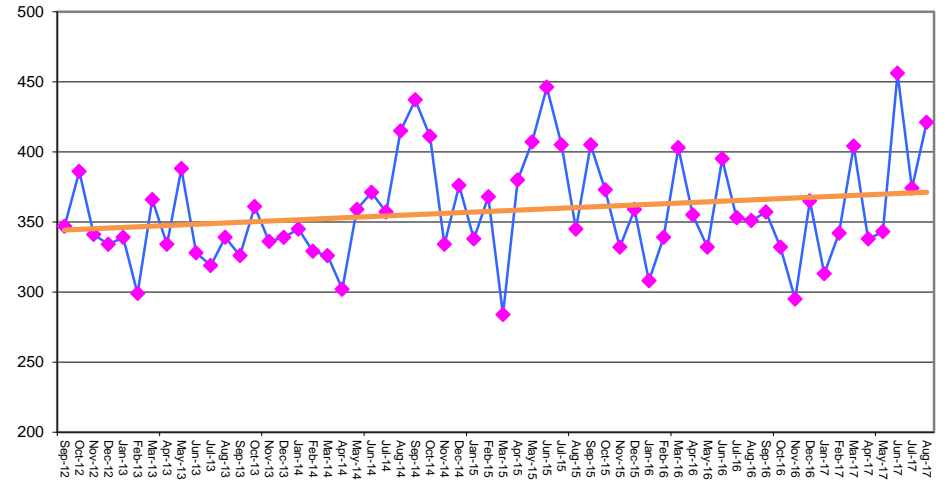

CHANGE IN TOTAL POPULATION	15	2	17
-----------------------------------	----	---	----

Note: The category "Temporary Release" overlaps other categories of release, e.g., TR to Parole, TR to Provisional Release, etc.

Note: Probation revocations and release violators returned includes revocations/violations with a new offense

ARIZONA DEPARTMENT OF CORRECTIONS Trend in Prison Admissions

ARIZONA DEPARTMENT OF CORRECTIONS Trend in Prison Releases

ARIZONA DEPARTMENT OF CORRECTIONS Trend in Monthly Population Growth

ARIZONA DEPARTMENT OF CORRECTIONS Trend in Direct Court Commitments

ARIZONA DEPARTMENT OF CORRECTIONS Trend in Probation Revocation Commitments