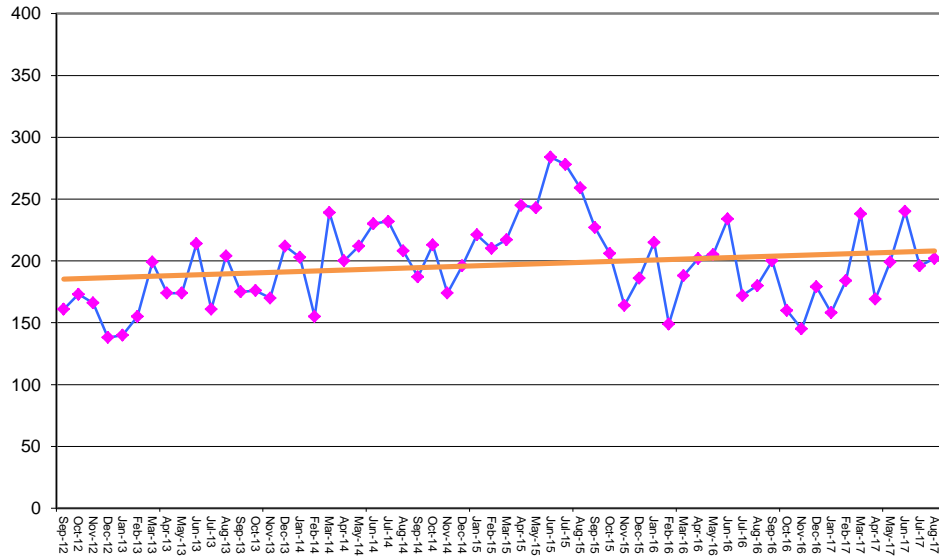

Note: Probation revocations and release violators returned includes revocations/violations with a new offense

ARIZONA DEPARTMENT OF CORRECTIONS Trend in Prison Admissions

ARIZONA DEPARTMENT OF CORRECTIONS Trend in Prison Releases

ARIZONA DEPARTMENT OF CORRECTIONS Trend in Monthly Population Growth

ARIZONA DEPARTMENT OF CORRECTIONS Trend in Direct Court Commitments

ARIZONA DEPARTMENT OF CORRECTIONS Trend in Probation Revocation Commitments

ARIZONA DEPARTMENT OF CORRECTIONS Trend in Court Commitments

ARIZONA DEPARTMENT OF CORRECTIONS Trend in Probation Commitments

ARIZONA DEPARTMENT OF CORRECTIONS Trend in Release Violators Returned

ARIZONA DEPARTMENT OF CORRECTIONS Trend in Miscellaneous Admissions