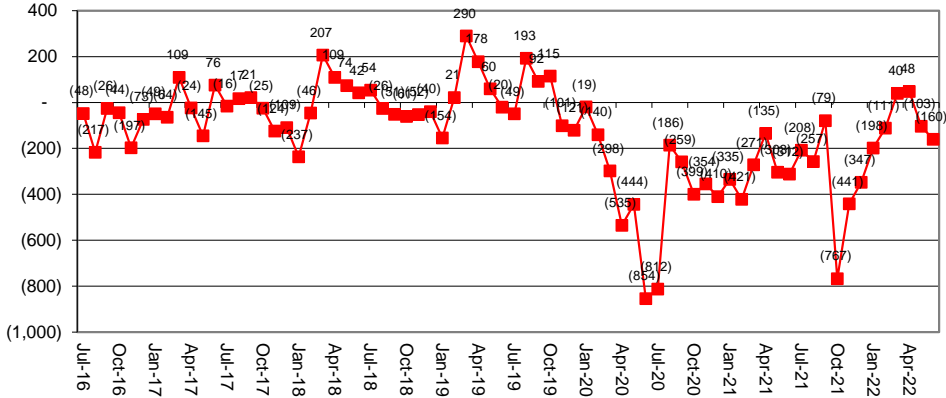

ARIZONA DEPARTMENT OF CORRECTIONS

Trend in Monthly Growth

Trend in Twelve-Month Average Growth

Trend in Monthly Bed Surplus/Deficit